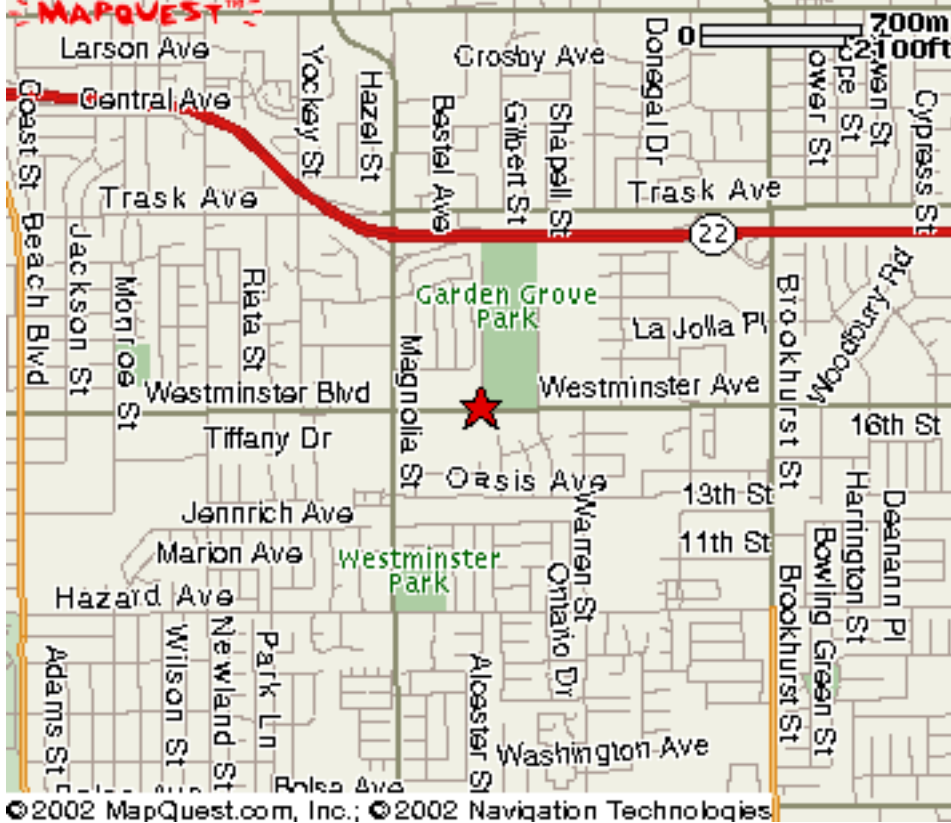

::: Sports Maps - Liberty Christian - Garden Grove Park

714-842-5992

**9301 Westminister Blvd. Westminister, CA 92844**

1: Start out going East on WARNER AVE toward OAK LN. 0.31 miles

2: Turn LEFT onto BEACH BLVD/CA-39 N. 3.00 miles

3: Turn RIGHT onto WESTMINSTER BLVD. 1.22 miles

Total Estimated Time: Total Distance: 4.53 miles  
8 minutes