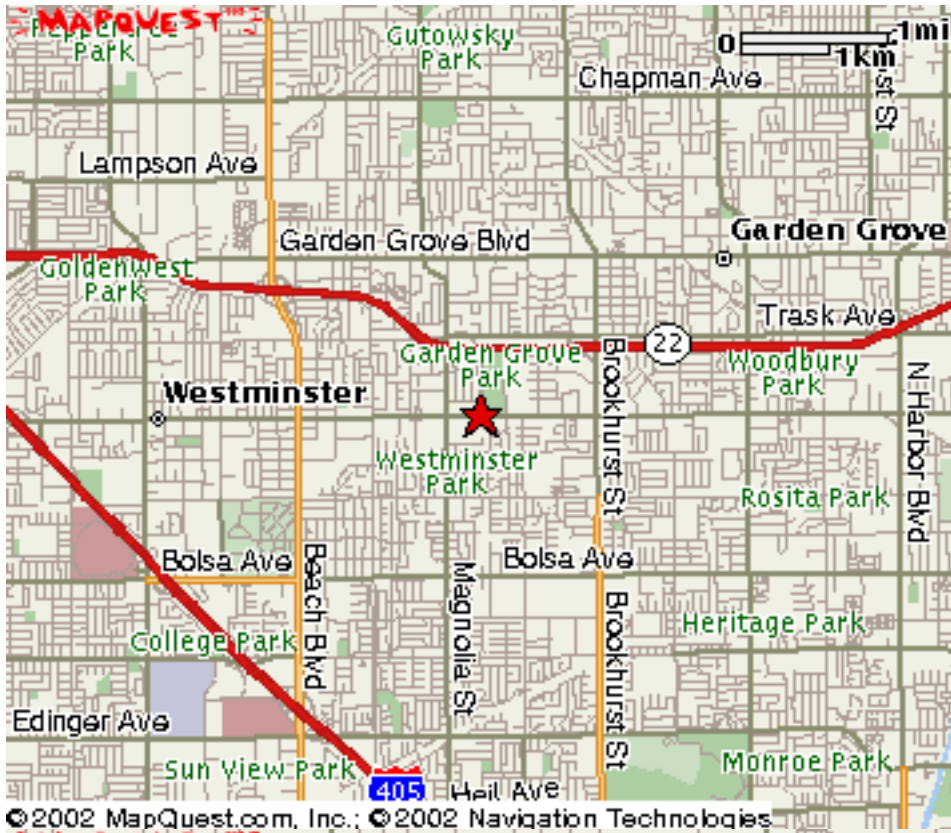

::: Sports Maps - Liberty Christian - Garden Grove Park

714-842-5992

**9301 Westminister Blvd. Westminister, CA 92844**

1: Start out going East on WARNER AVE toward OAK LN. 0.31 miles

2: Turn LEFT onto BEACH BLVD/CA-39 N. 3.00 miles

3: Turn RIGHT onto WESTMINSTER BLVD. 1.22 miles

Total Estimated Time: Total Distance: 4.53 miles  
8 minutes