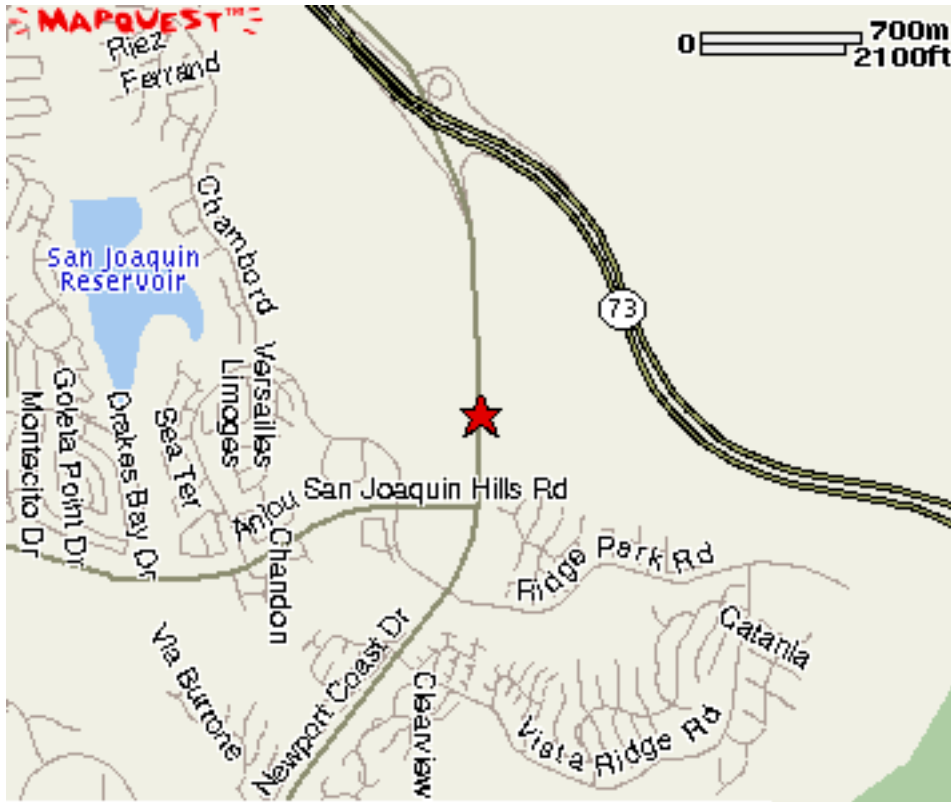

:: Sports Maps - Sage Hill

20402 Newport Coast Drive, Newport Beach, 92625

949-219-0100

1: Start out going East on WARNER AVE toward OAK LN. 1.39 miles

2: Merge onto I-405 S toward SAN DIEGO. 4.34 miles

3: Merge onto CA-73 S toward CA-55/SAN DIEGO VIA TOLL RD (Portions toll). 6.37 miles

4: Merge onto NEWPORT COAST DR. 1.00 miles

Total Estimated Time: Total Distance: 13.10 miles  
15 minutes