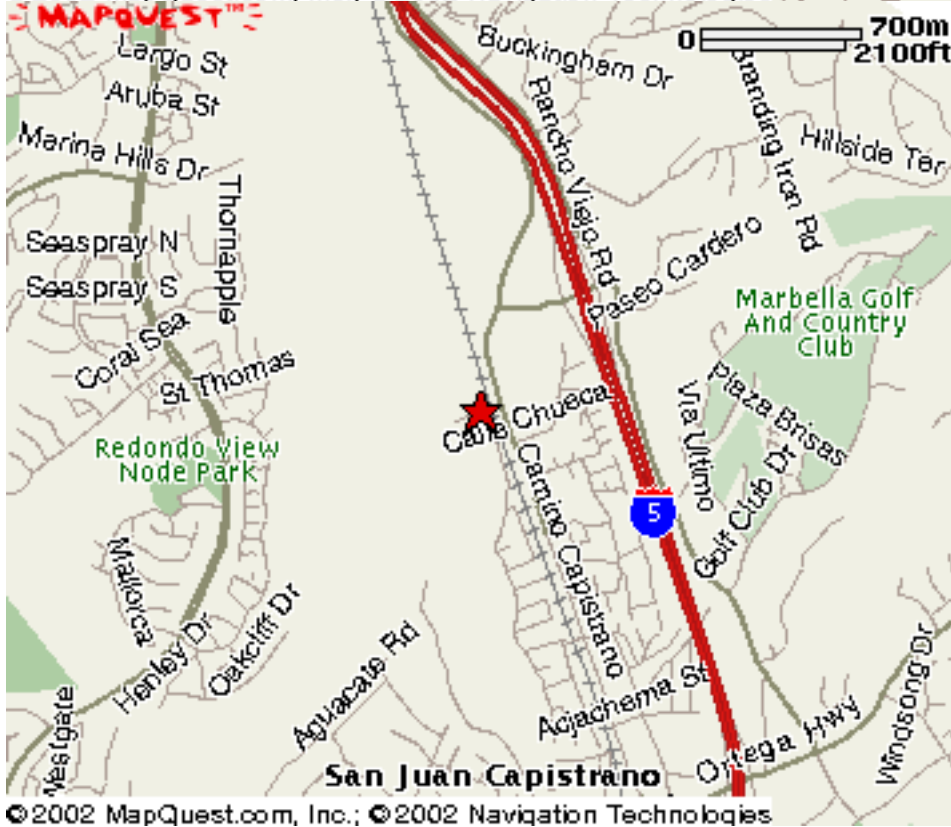

::: Sports Maps - Saddleback Valley Christian

26333 Oso Road, San Juan Capistrano, 92675

949-443-4050

1: Start out going East on WARNER AVE toward OAK LN. 1.46 miles

2: Merge onto I-405 S toward SAN DIEGO. 4.34 miles

3: Merge onto CA-73 S toward CA-55/SAN DIEGO VIA TOLL RD (Portions toll). 17.33 miles

4: CA-73 S becomes I-5 S. 1.78 miles

5: Take the JUNIPERO SERRA RD exit. 0.30 miles

6: Turn RIGHT onto JUNIPERO SERRA RD. 0.17 miles

7: Turn LEFT onto CAMINO CAPISTRANO. 0.26 miles

8: Turn RIGHT onto OSO RD. 0.04 miles

Total Estimated Time: Total Distance: 25.71 miles
27 minutes